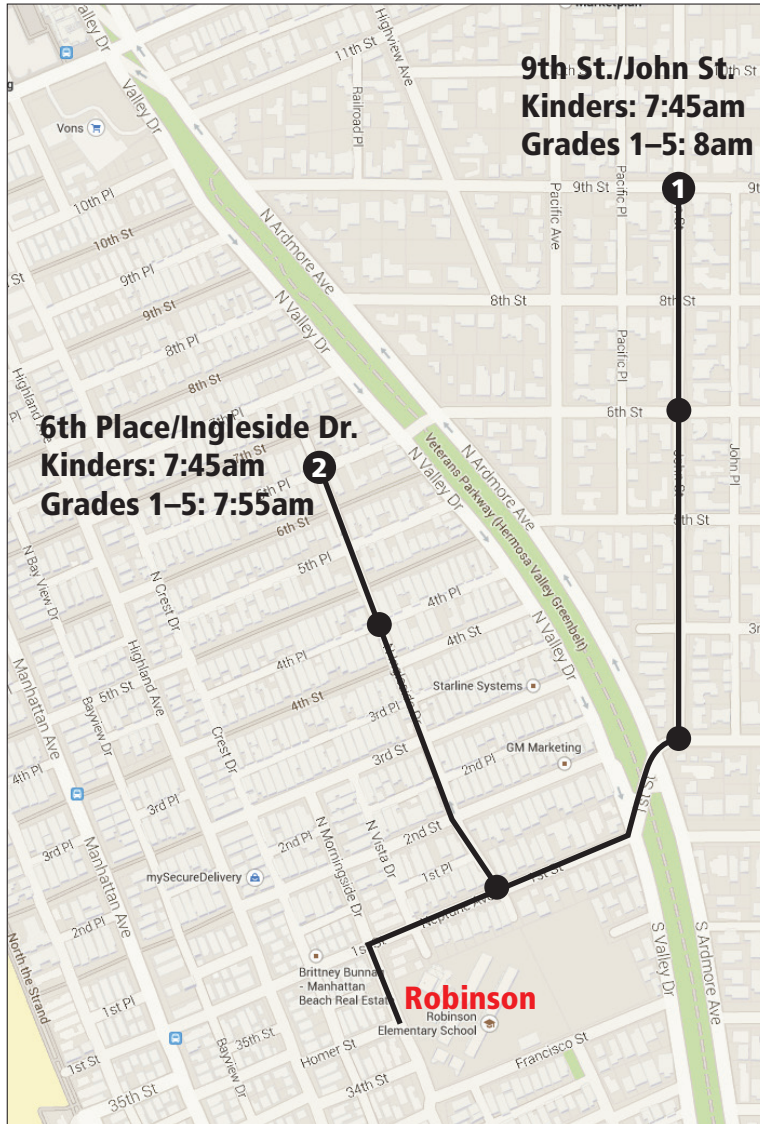

Robinson Walking School Bus

Enroll your child as a walker: bchd.org/wsb

For every child you enroll, you will receive one FREE general admission to AdventurePlex!

Route 1: Leaves from 9th Street/John Street at 7:45am for **kinders** and 8am for **grades 1-5** on Wednesdays

Route 2: Leaves from 6th Place/Ingleside Drive at 7:45am for **kinders** and 7:55am for **grades 1-5** on Wednesdays & Thursdays

Already Walking With Your Kids to School?

Become a Walking School Bus Volunteer one hour a week and help other kids walk to school too!